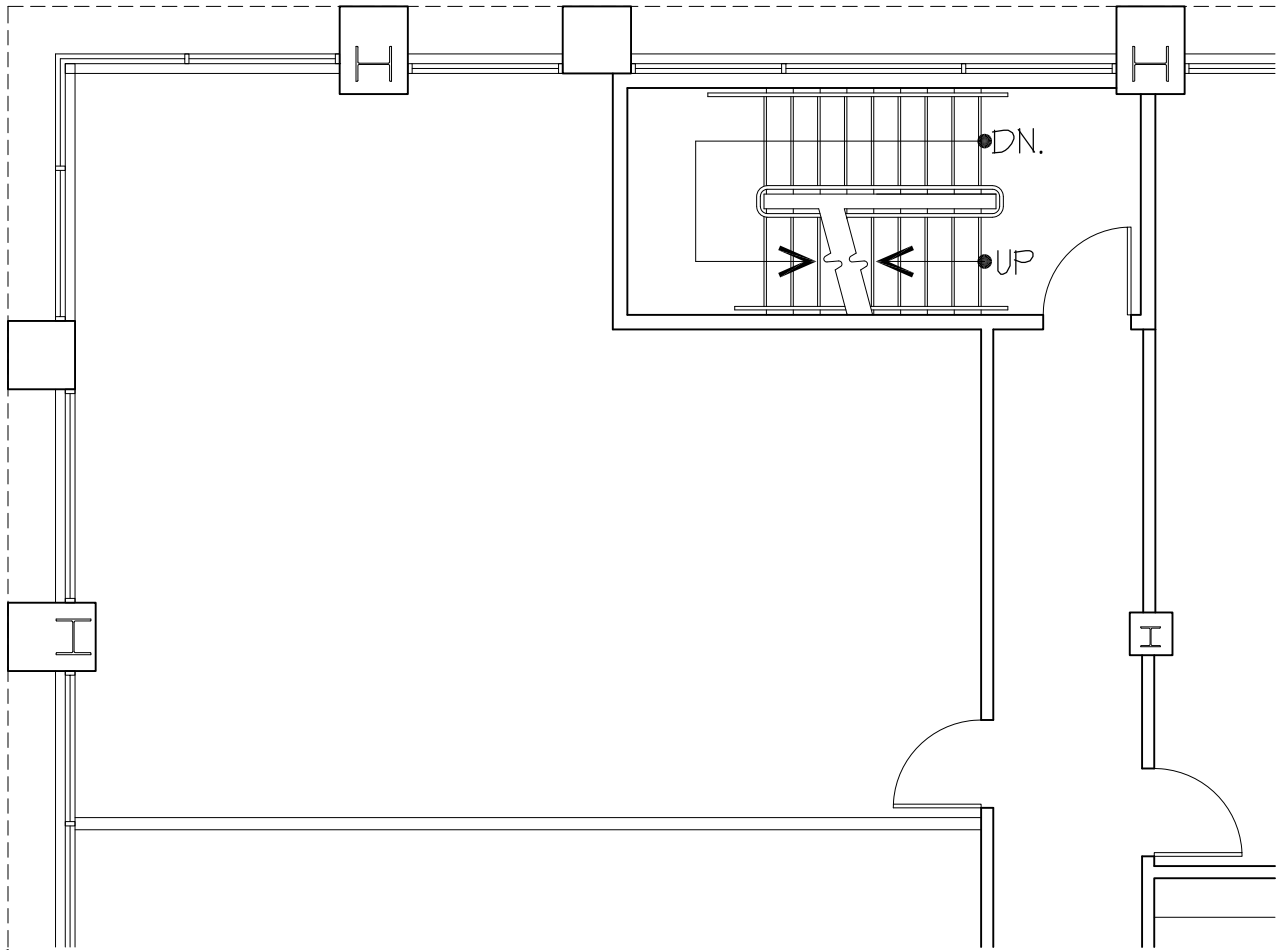

SUITE #202

±85 | R.S.F.

NORTH

SUITE #202 90 E. T.O. BLVD. AS-BUILT PLAN

SCALE: NTS

JANUARY 09, 2012