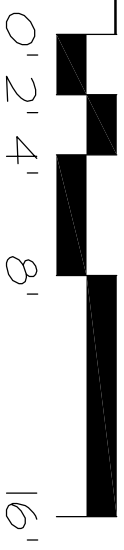

SUITE 240
±734 R.S.F.

100 E. T.O. BLVD. #240
AS-BUILT

SCALE: NTS

NORTH